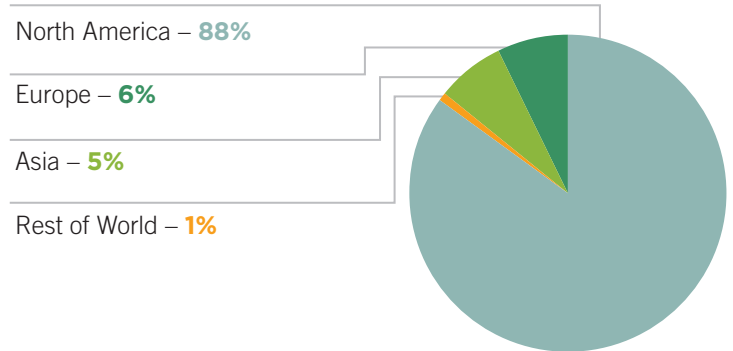

PRINT READERSHIP

PRINT CIRCULATION & CPM COMPARISON*

Science is both a leading scientific print journal and a high-traffic, award-winning website. Your recruitment advertising belongs in this widely read, enormously respected journal. The numbers speak for themselves.

PROFESSIONAL SEGMENT BREAKDOWN**

GLOBAL READERSHIP**

ACADEMIC DEGREE BREAKDOWN**

READERS' AREAS OF INTEREST***