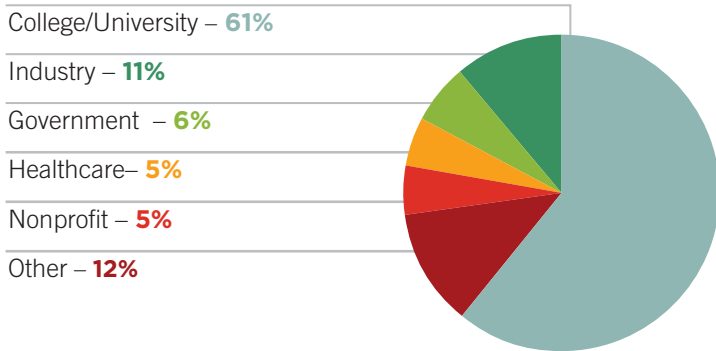

PRINT READERSHIP

PRINT CIRCULATION & CPM COMPARISON*

Science is both a leading scientific print journal and a high-traffic, award-winning website. Your recruitment advertising belongs in this widely read, enormously respected journal. The numbers speak for themselves.

PROFESSIONAL SEGMENT BREAKDOWN**

GLOBAL READERSHIP**

ACADEMIC DEGREE BREAKDOWN**

READERS' AREAS OF INTEREST***