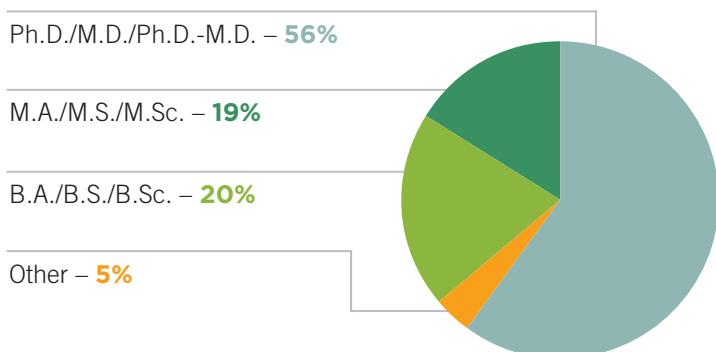

PRINT READERSHIP

PRINT CIRCULATION & CPM COMPARISON*

Science is both a leading scientific print journal and a high-traffic, award-winning website. Your recruitment advertising belongs in this widely read, enormously respected journal. The numbers speak for themselves.

PROFESSIONAL SEGMENT BREAKDOWN**

GLOBAL READERSHIP**

ACADEMIC DEGREE BREAKDOWN**

READERS' AREAS OF INTEREST***