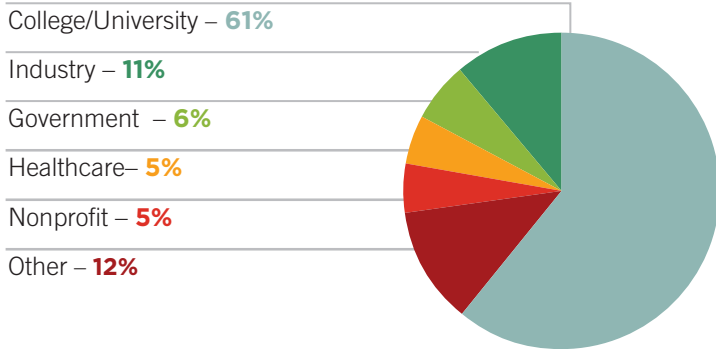

PRINT READERSHIP

PRINT CIRCULATION & CPM COMPARISON*

Science is both a leading scientific print journal and a high-traffic, award-winning website. Your recruitment advertising belongs in this widely read, enormously respected journal. The numbers speak for themselves.

PROFESSIONAL SEGMENT BREAKDOWN**

GLOBAL READERSHIP**

ACADEMIC DEGREE BREAKDOWN**

READERS' AREAS OF INTEREST***