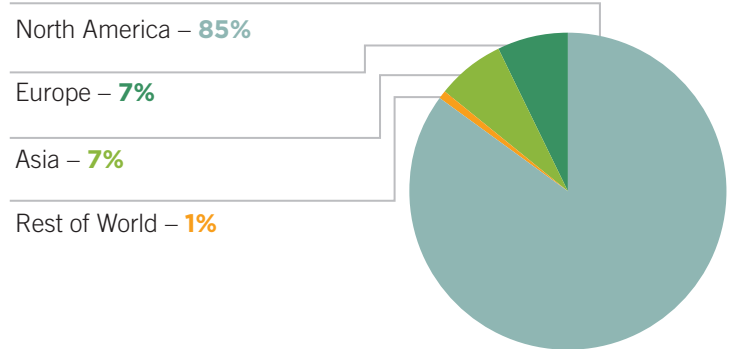

PRINT READERSHIP

PRINT CIRCULATION & CPM COMPARISON*

Science is both a leading scientific print journal and a high-traffic, award-winning website. Your recruitment advertising belongs in this widely read, enormously respected journal. The numbers speak for themselves.

PROFESSIONAL SEGMENT BREAKDOWN**

GLOBAL READERSHIP**

ACADEMIC DEGREE BREAKDOWN**

READERS' AREAS OF INTEREST***