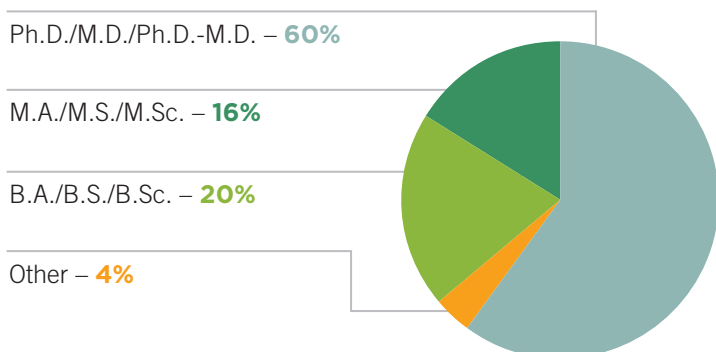

PRINT READERSHIP

PRINT CIRCULATION & CPM COMPARISON*

Science is both a leading scientific print journal and a high-traffic, award-winning website. Your recruitment advertising belongs in this widely read, enormously respected journal. The numbers speak for themselves.

PROFESSIONAL SEGMENT BREAKDOWN**

GLOBAL READERSHIP**

ACADEMIC DEGREE BREAKDOWN**

READERS' AREAS OF INTEREST***